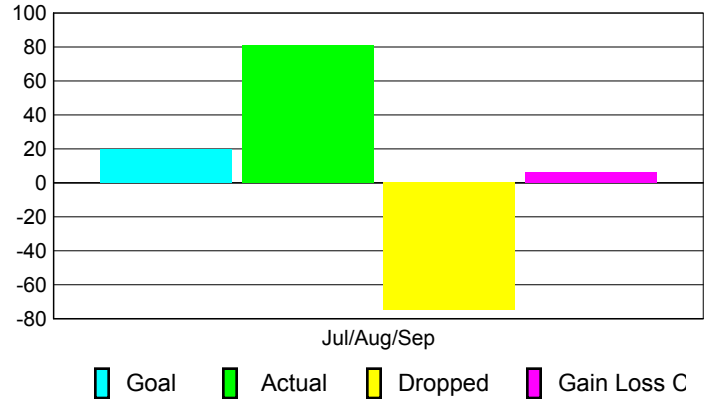

Club Results 2010-2011

Goal, New, Dropped, Gain/Loss

MEMBERSHIP

Membership Results
2010-2011

Membership
2009-2010

Month	Net Memb Goal	Actual New Memb	Actual Dropped Memb	Gain/Loss of Memb	Gain/Loss of Memb
Jul/Aug/Sep	20	81	-75	6	11
Totals	20	81	-75	6	11

Membership Results 2010-2011

Goal, New, Dropped, Gain/Loss

Comparison of Club Gain/Loss

Current Year Compared to the Previous Year

Comparison of Membership Gain/Loss

Current Year Compared to the Previous Year